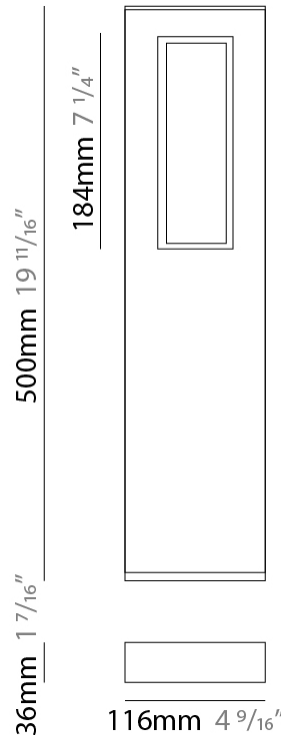

1. To build a product code in our configurator select the specify button on the base model # product page
2. To build a manual product code on this datasheet choose from the options listed below in blue font and add the suffix to the base model #

GENERAL

Series: Slim
Brand: Platek
Division: Exterior
Mounting Type: Post
Mounting Location: Above Ground
Subcategory: Bollard

PHYSICAL

Shape: Rectangle
Length (mm): 116
Length (in): 4 ⁹/₁₆
Width (mm): 36
Width (in): 1 ⁷/₁₆
Height (mm): 500
Height (in): 19 ¹¹/₁₆
Light Distribution: Direct
Screws: A4 stainless steel
Diffuser: Clear tempered glass
Gasket: Gore (r) valve
Fixture Finish: [GRY](#) / [ANT](#) / [COR](#)
Fixture Material: Extruded Aluminum
Upon Request: Finishes - Black, White, Corten

ELECTRICAL

Lamp Type: LED
Input Wattage (W): 8.8
Total Output Wattage (W): 8
Dimming: Non-Dimmable
Driver Included: Yes
Driver Location: Integrated
Driver Type: Constant Current - 120Vac
Driver Class: Class 2
Input Voltage (V): 120 - 277
Constant Current (MA): 700
Upon Request: Remote: 0-10Vdc dimming / Phase dimming / Non-dimming 120/277Vac

LED

Color Temperature (°K): [3000](#) / [4000](#)
Max. Delivered Lumen (lm): 600 / 625
Nominal Lumen (lm): 1040 / 1080
CRI: >80 CRI
Lamp Life (hrs): 60000

OPTICAL

Optic°: 2 Openings

RATINGS AND CERTIFICATIONS

Certified By: Certified for North American Standards
IP rating: IP65
IK Rating: IK08
Bug Rating: B0 U2 G0

PROJECT
TYPE
SPECIFIER
QUANTITY
DATE